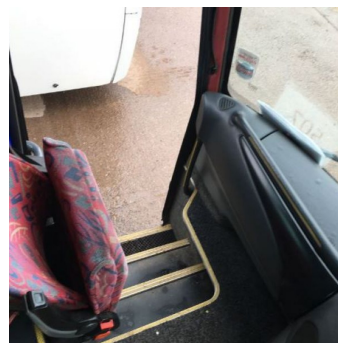

Nigel McCree

Tel : 01805 625 146
Mobile : 07817 542 113
Email : nigel@nigelmccree.com

2000 IVECO BEULAS Euro rider. 53 (2000)

POA + VAT

**£POA + VAT
Clean Tidy & straight.**

Key Details

Name	2000 IVECO BEULAS Euro rider. 53
Year/Age	2000
Body	Beulas
Chassis	Iveco
Seats	53

Additional Information

2000 IVECO BEULAS Euro rider. 53
53 Belted seats.
6 speed manual gear box
Crew seat. Radio & PA
Curtains. electric lockers
MOT 19/04/19