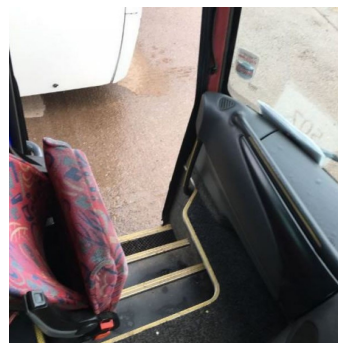

Nigel McCree

Tel : 01237 751088
Mobile : 07817 542 113
Email : nigel@nigelmccree.com

2000 IVECO BEULAS Euro rider. 53 (2000)

POA + VAT

**£POA + VAT
Clean Tidy & straight.**

Key Details

Name	2000 IVECO BEULAS Euro rider. 53
Year/Age	2000
Body	Beulas
Chassis	Iveco
Seats	53

Additional Information

2000 IVECO BEULAS Euro rider. 53
53 Belted seats.
6 speed manual gear box
Crew seat. Radio & PA
Curtains. electric lockers
MOT 19/04/19